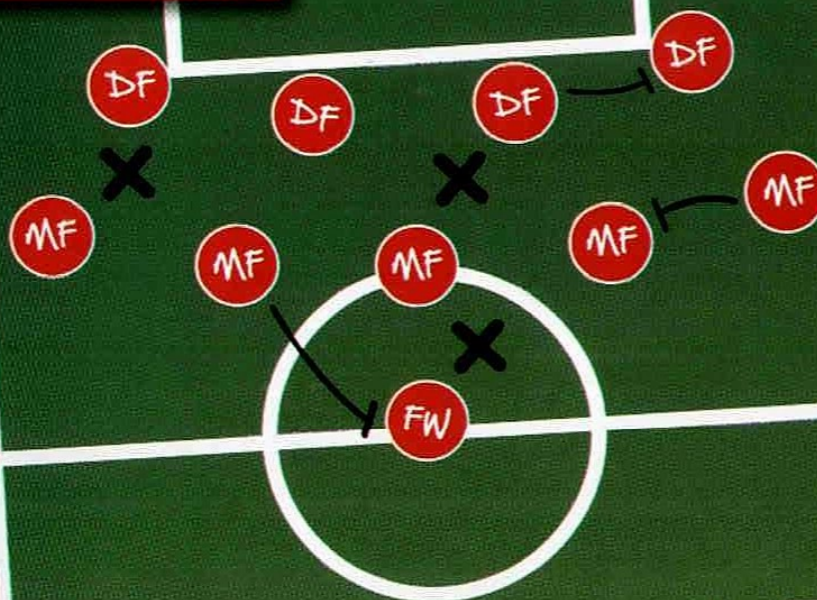

Email: David.Coe@sjpp.co.uk

website: www.sjpp.co.uk/davidcoe

SCOUT REPORT

DOSSIER

MK DONS

How MK Dons could line up...

The Dons secured their Sky Bet League One status last weekend and opted to line-up in a 4-5-1 formation for their clash against Charlton Athletic in midweek.