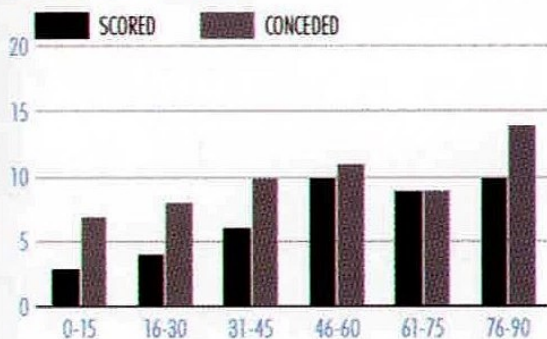

2016-17 STAT PACK

SWINDON TOWN

V

MK DONS

MATCH FACTS

Swindon Town have been beaten in each of their last four league matches against MK Dons, conceding at least two goals in each game.

MATCH FACTS

MK Dons have failed to score in only two of their previous nine away league games against the Robins.

GOALS

AV. GOALS PER GAME

SHOTS (EX. BLOCKED)

% SHOTS ON TARGET

CLEAN SHEETS

% GOALS TO SHOTS

CORNER KICKS

GOALS CONCEDED

AV. GOALS CONCEDED PER GAME

FOULS

GOAL TIMES

GOAL TIMES

*Data doesn't include games played on April 4-5