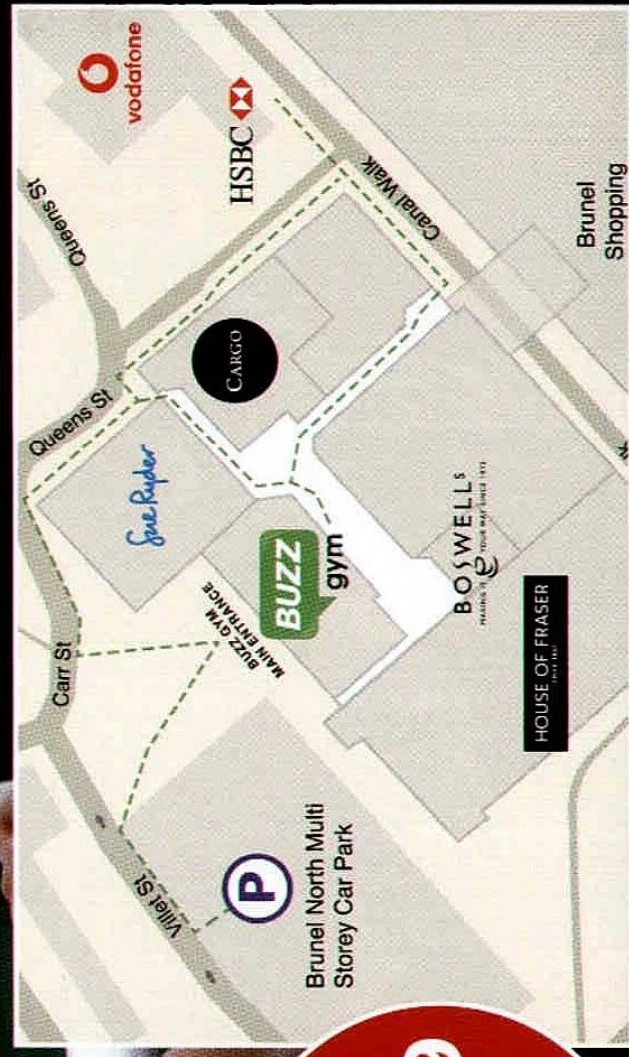

A MOMENT IN TIME...

BUZZ gym Swindon

BUZZ GYM SWINDON
SUPPORTING
SWINDON TOWN FC

OPEN
24
HOURS

80+
FREE
CLASSES
PER WEEK

OVER 200
EXERCISE
STATIONS

FREE
PARKING

ONLY
£19.99
PER MONTH