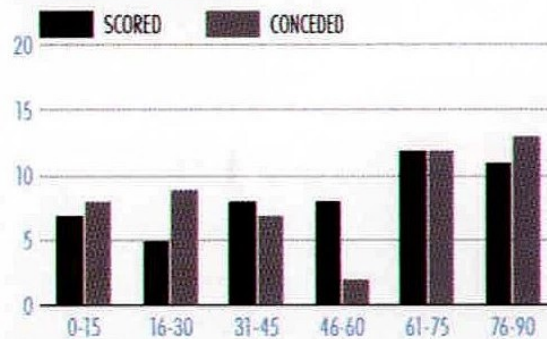

GOAL TIMES

*Data doesn't include games played on April 4-5